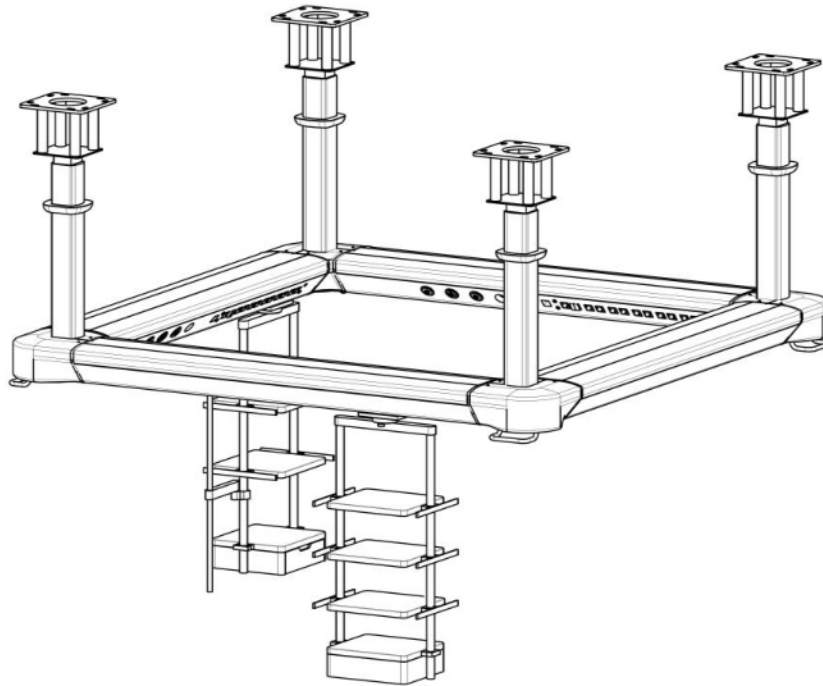

Model Name : Oki Cielo Media Bridge Teatro
Merk / Origin : LM Medical - Italy
Model / Type : 17-1151-011

TECHNICAL DATA

Payload	356 Kg
Pillar 4x	142 x 130 mm 1300 mm height
Colours	all RAL 9010 matt
Fixing	
Ceiling load	2KN each pillar
Ceiling plate	350x350 galvanized steel
Service Bridge	
Section	380x 200 mm
Length	3000 mm
Power supply	220/230 V 50 Hz
Electrical socket	48 Schuko 16 A White
Circuits	4
Gas outlet	4xO2,4xMa4,4xVac,4xagss
Brakes	
Trolley rotation	Friction handle
Trolley swivel	Friction handle
Service column	Adjustable friction
Service trolley 1	
Height	1200 mm
Width	500 mm
Rods	38 mm stainless steel
Load	150Kg
Shelf	2 pz (440x440mm) Load 45Kg
Drawer	1 pz (440x440x170mm) Load 45Kg
IV stand	1 pz (1000+400) Load 30Kg
Service trolley 2	
Height	1200 mm
Width	500 mm
Rods	38 mm stainless steel
Load	150Kg
Shelf	3 pz (440x440mm) Load 45Kg
Drawer	1 pz (440x440x170mm) Load 45Kg