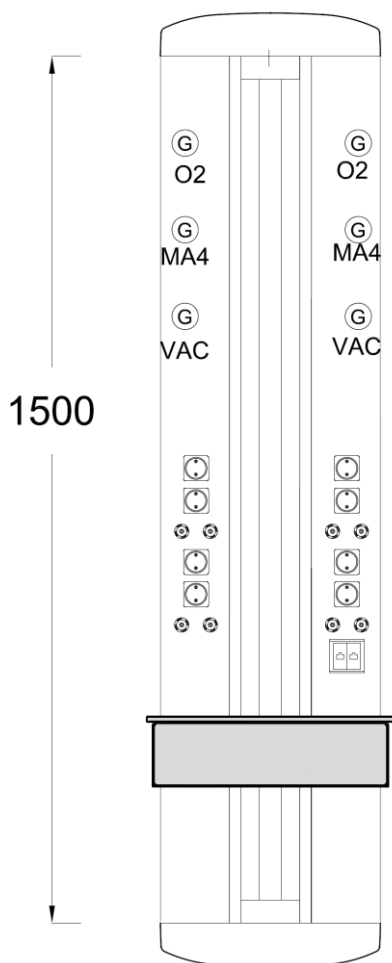

Model Name : Vertical Bed Head Unit Oki Cielo Wall Mounted for ICU Pendant
 Merk / Origin : LM Medical - Italy
 Model / Type : 17-1151-006
 Price : Rp. 75.057.000

Technical Data

Colours all RAL 9010 matt

Fixing Wall Mounted

Dimension

Beam h. 1500 mm x W 304 mm
382 mm lenght

Specs

Power supply 220/230 V 50 Hz
Outlets 8 Schuko socket 16A
Circuits 1 circuits
Gas outlets 2xO2, 2xMA4, 2xVAC

Accessories:

Shelf 1 pz (430x360mm)
Load 35Kg